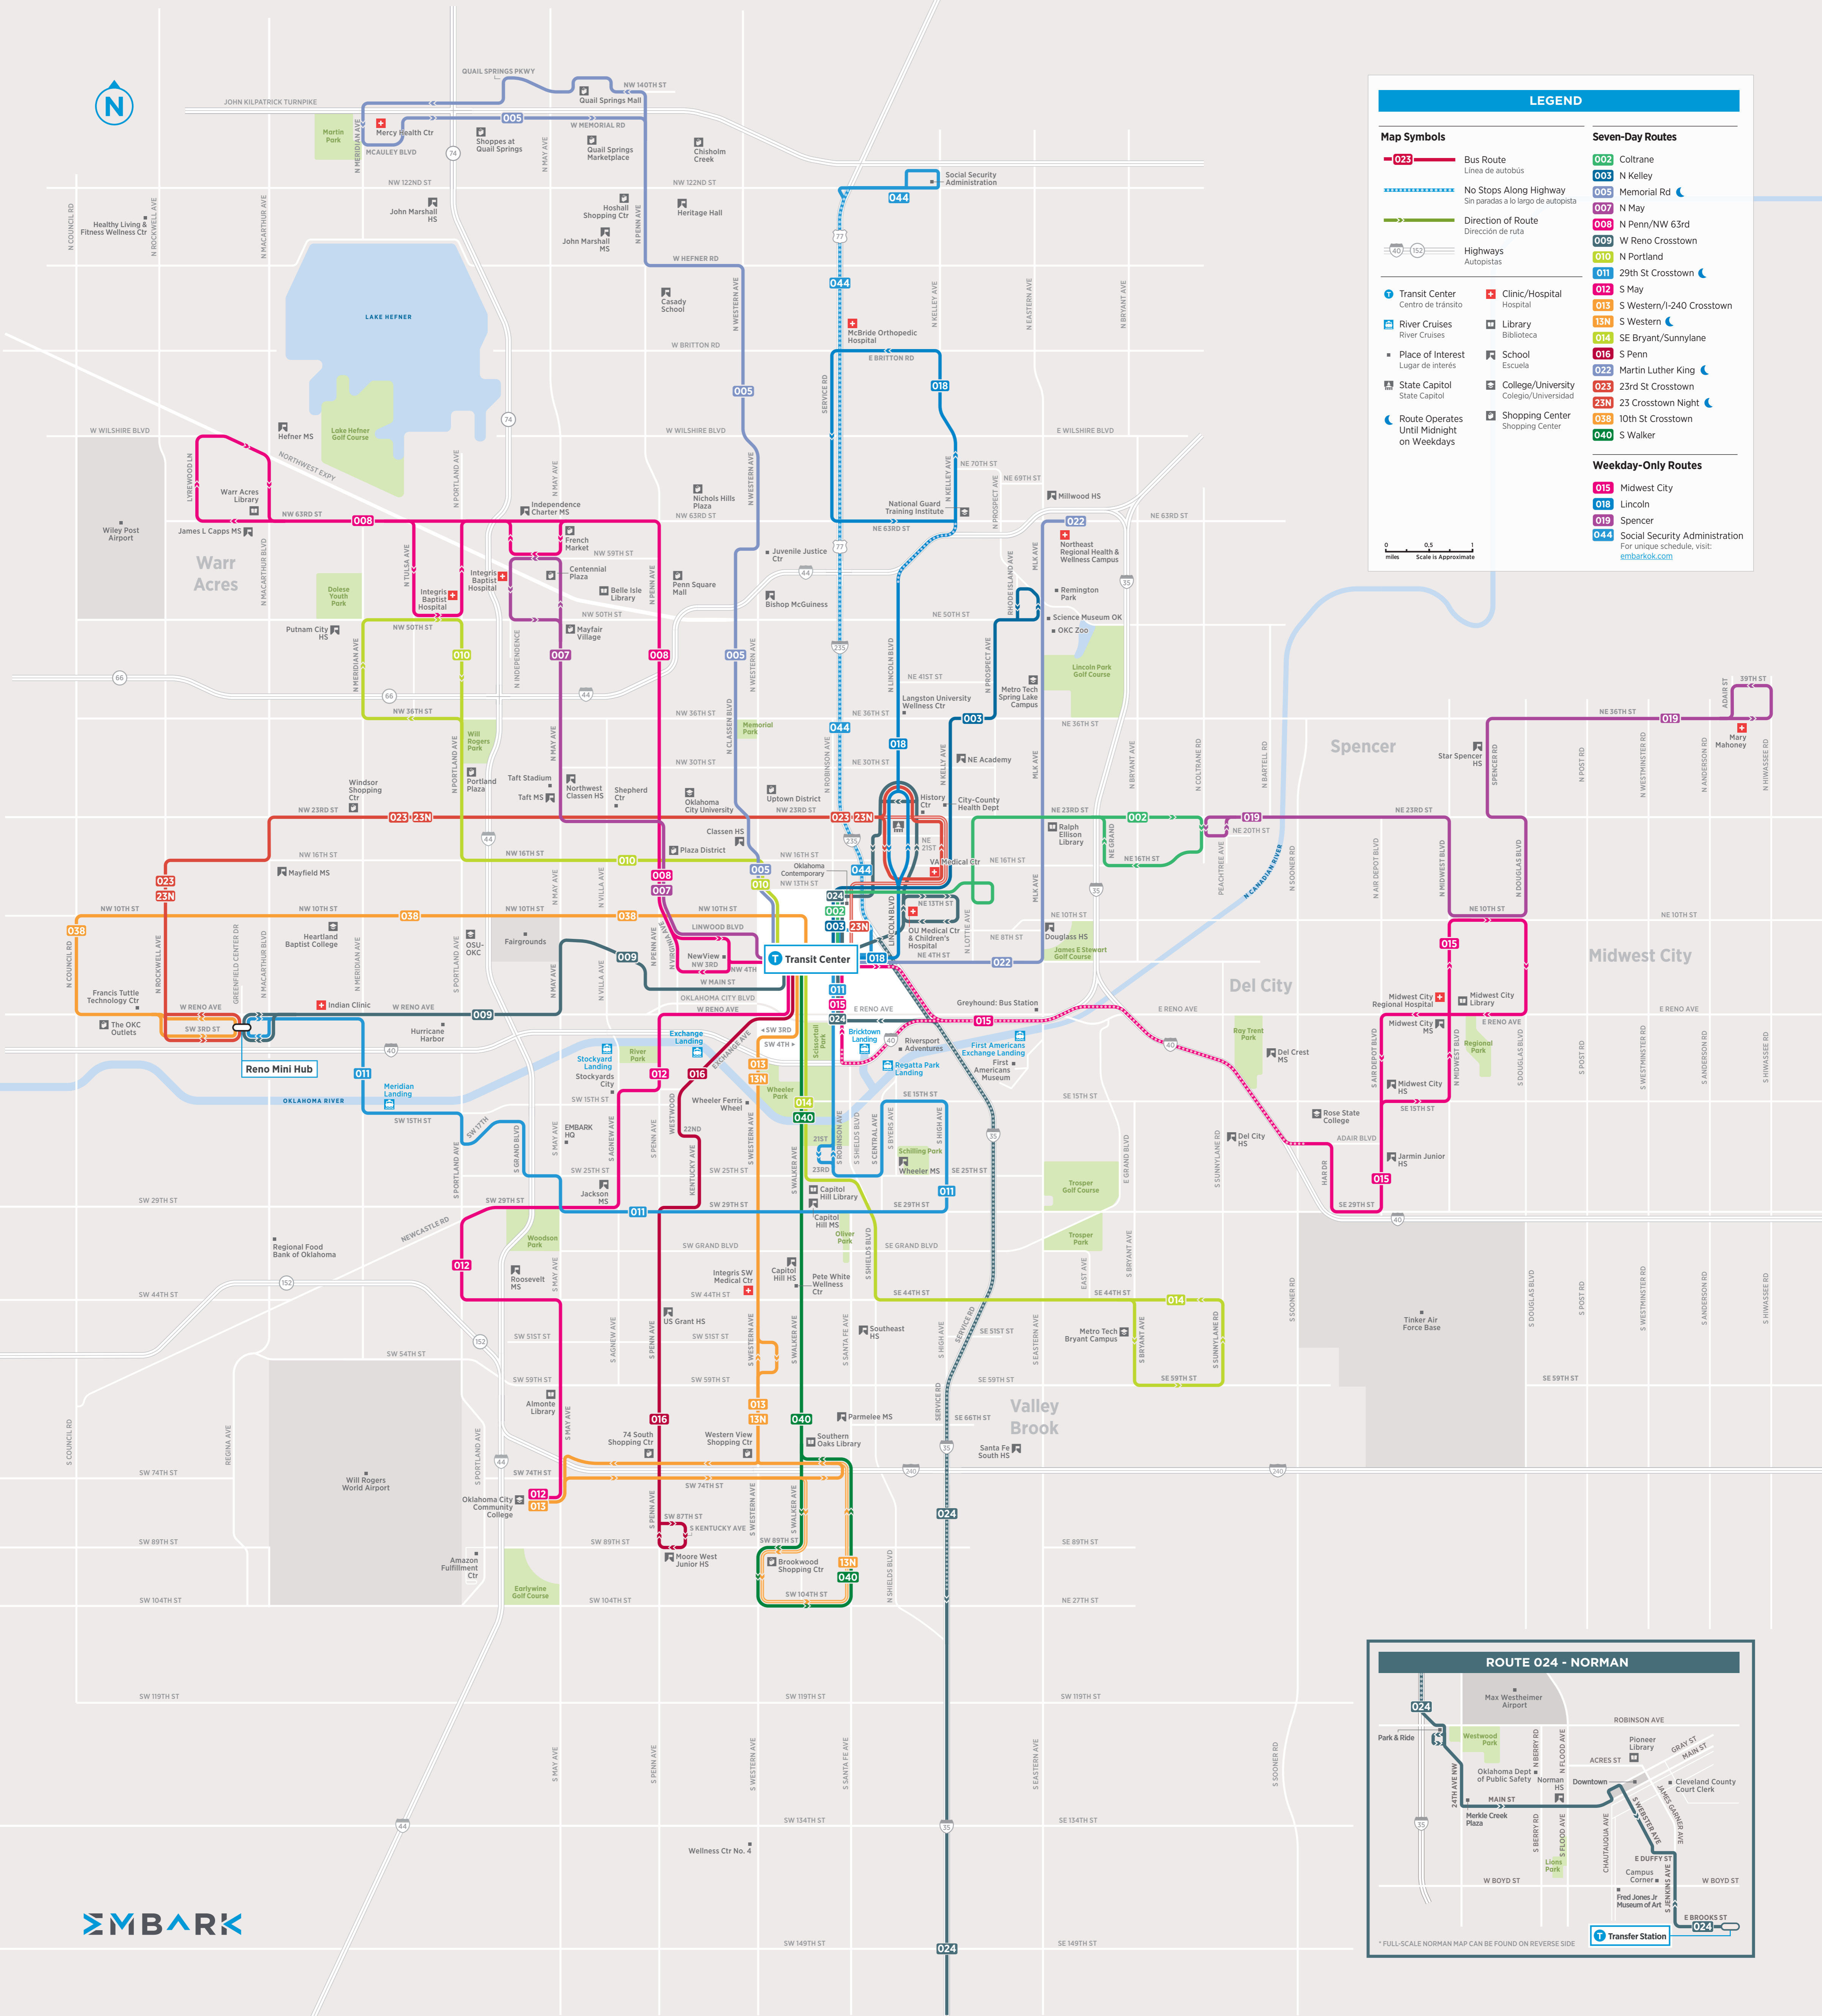

LEGEND

Map Symbols

- Bus Route
Linea de autobús
- No Stops Along Highway
Sin paradas a lo largo de autopista
- Direction of Route
Dirección de ruta
- Highways
Autopistas
- Transit Center
Centro de tránsito
- River Cruises
River Cruises
- Clinic/Hospital
Hospital
- Place of Interest
Lugar de interés
- State Capitol
State Capitol
- Route Operates Until Midnight on Weekdays
- Library
Biblioteca
- School
Escuela
- College/University
Colegio/Universidad
- Shopping Center
Shopping Center

Seven-Day Routes

- 002 Coltrane
- 003 N Kelley
- 005 Memorial Rd
- 007 N May
- 008 N Penn/NW 63rd
- 009 W Reno Crosstown
- 010 N Portland
- 011 29th St Crosstown
- 012 S May
- 013 S Western/I-240 Crosstown
- 014 SE Bryant/Sunnylane
- 016 S Penn
- 022 Martin Luther King
- 023 23rd St Crosstown
- 23N 23 Crosstown Night
- 038 10th St Crosstown
- 040 S Walker

Weekday-Only Routes

- 015 Midwest City
- 018 Lincoln
- 019 Spencer
- 044 Social Security Administration
For unique schedule, visit embarkok.com

0 0.5 1
miles Scale is Approximate

ROUTE 024 - NORMAN

* FULL-SCALE NORMAN MAP CAN BE FOUND ON REVERSE SIDE