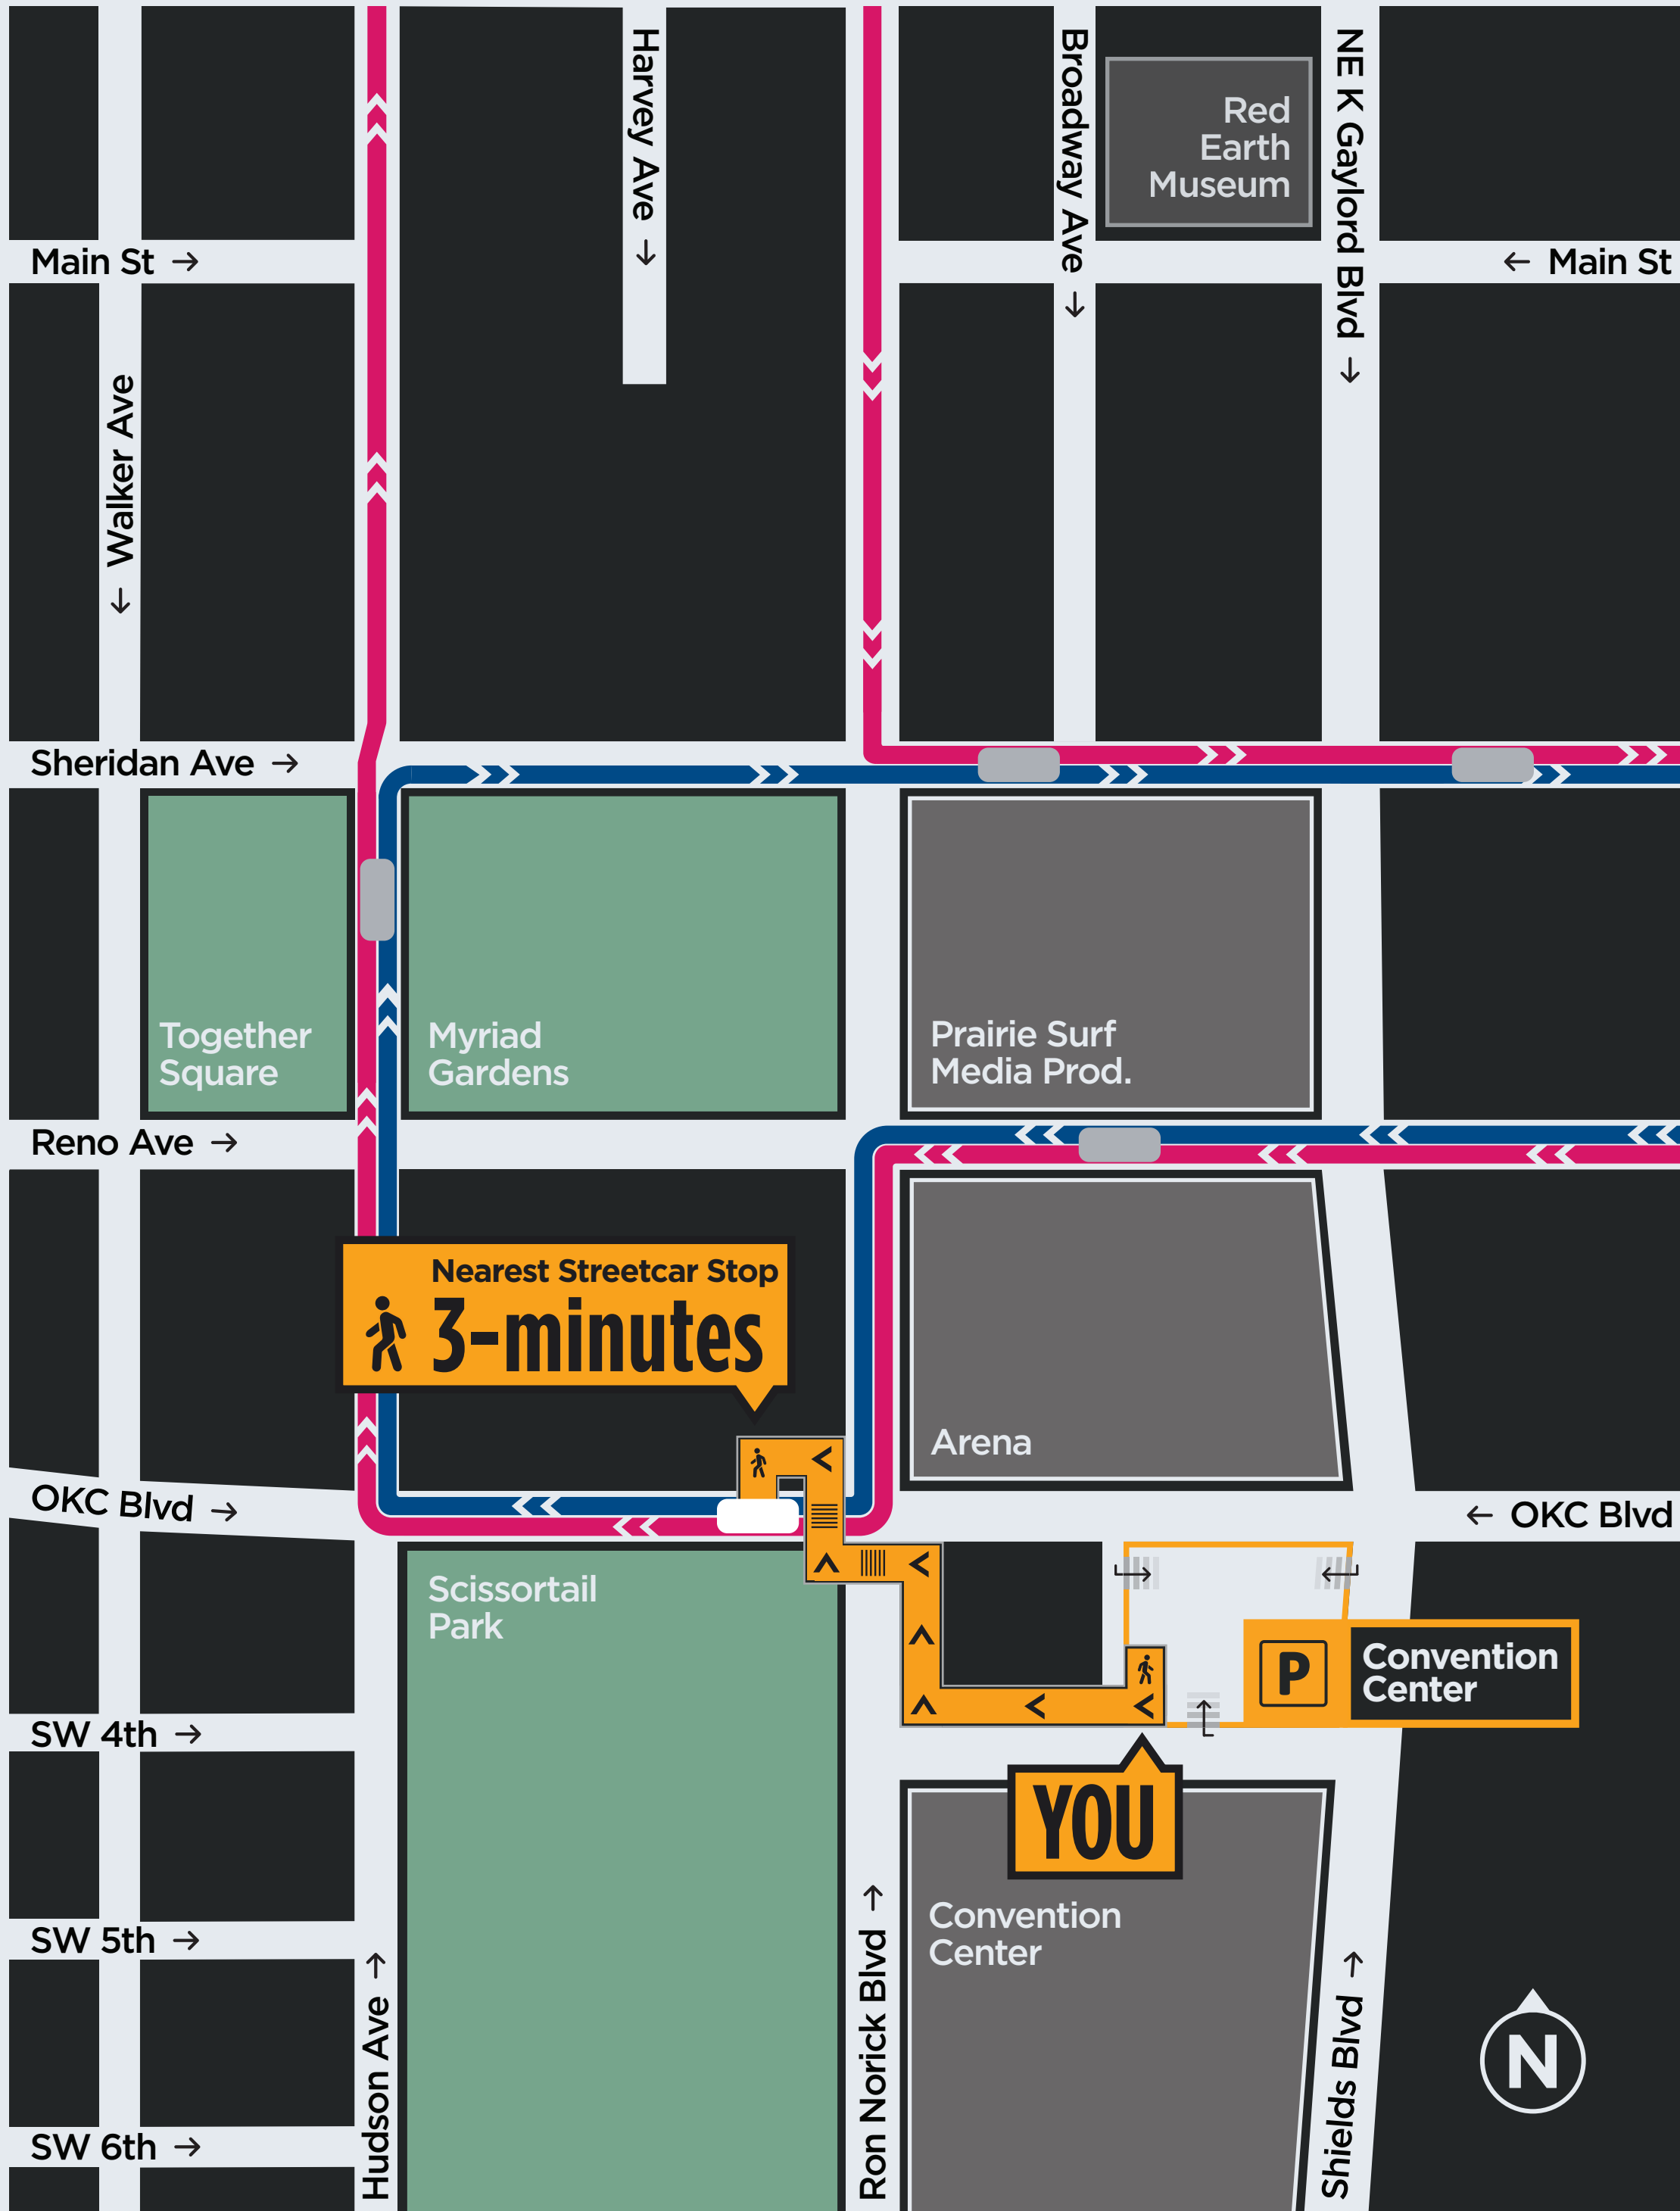

OKLAHOMA CITY
STREETCAR

Park & Ride

Step-by-step directions to the nearest Streetcar stop from this garage.

Downtown

Transit Center ↑
Kerr Park ↑

Midtown

Memorial Museum ↑
Art Park ↗

- Parking Garage
- Nearest Streetcar Stop
- Streetcar Stop
*Served by Downtown & Bricktown Loop
- Streetcar Stop
*Served by Downtown Loop
- Drive In/Drive Out

Automobile Alley

Oklahoma Contemporary
Factory Obscura
↗

Bricktown

The Criterion
Banjo Museum
Bricktown Canal
Bricktown Ballpark
→

Find out when the next Streetcar arrives:

realtime.okcstreetcar.com

Downtown Loop

Monday - Thursday | 6am - Midnight
Friday | 6am - 2am
Saturday | 7am - 2am
Sunday | 7am - 10pm

*Route Colors Do Not Indicate Streetcar Colors

Bricktown Loop

Friday | 6am - 2am
Saturday | 7am - 2am
Sunday | 7am - 10pm